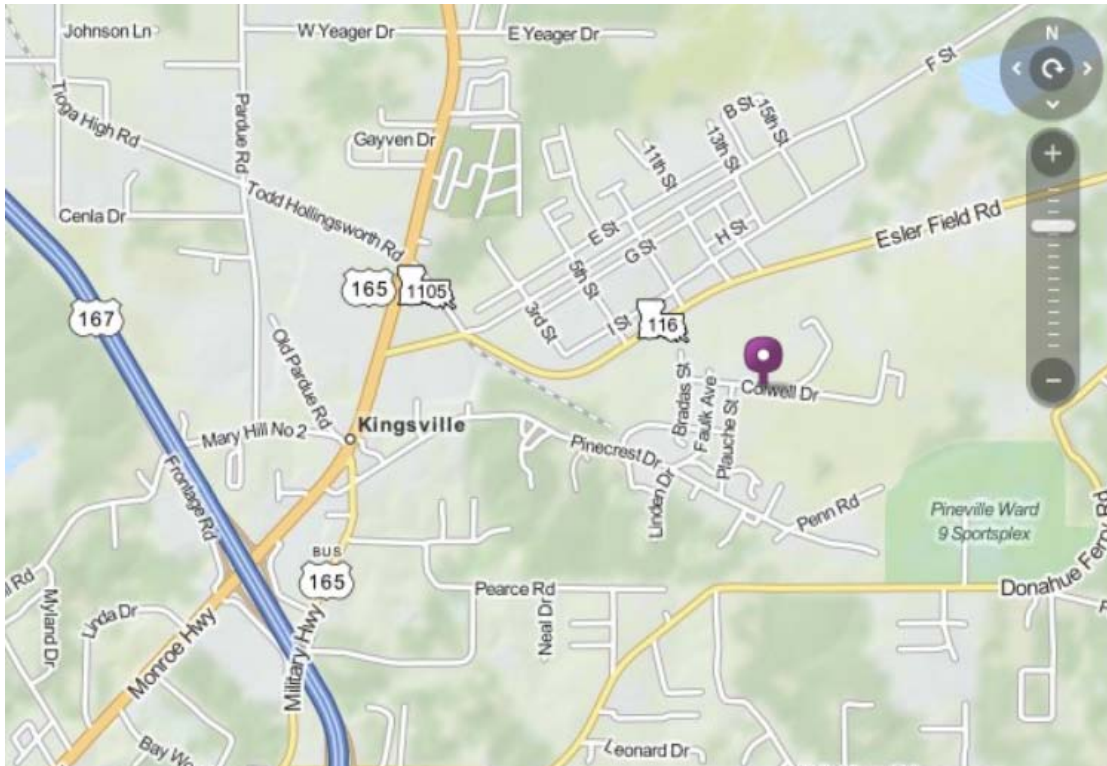

**PINECREST
STAFF TRAINING & ORGANIZATIONAL DEVELOPMENT BUILDING
610 CALWELL DRIVE
PINEVILLE, LA 71360**

Room 1

From Pinecrest Drive turn left onto Plauche St. It will end at Calwell (street sign reads Colwell). Turn right. The building is the second brick building on the right. Parking is past the building to the left.